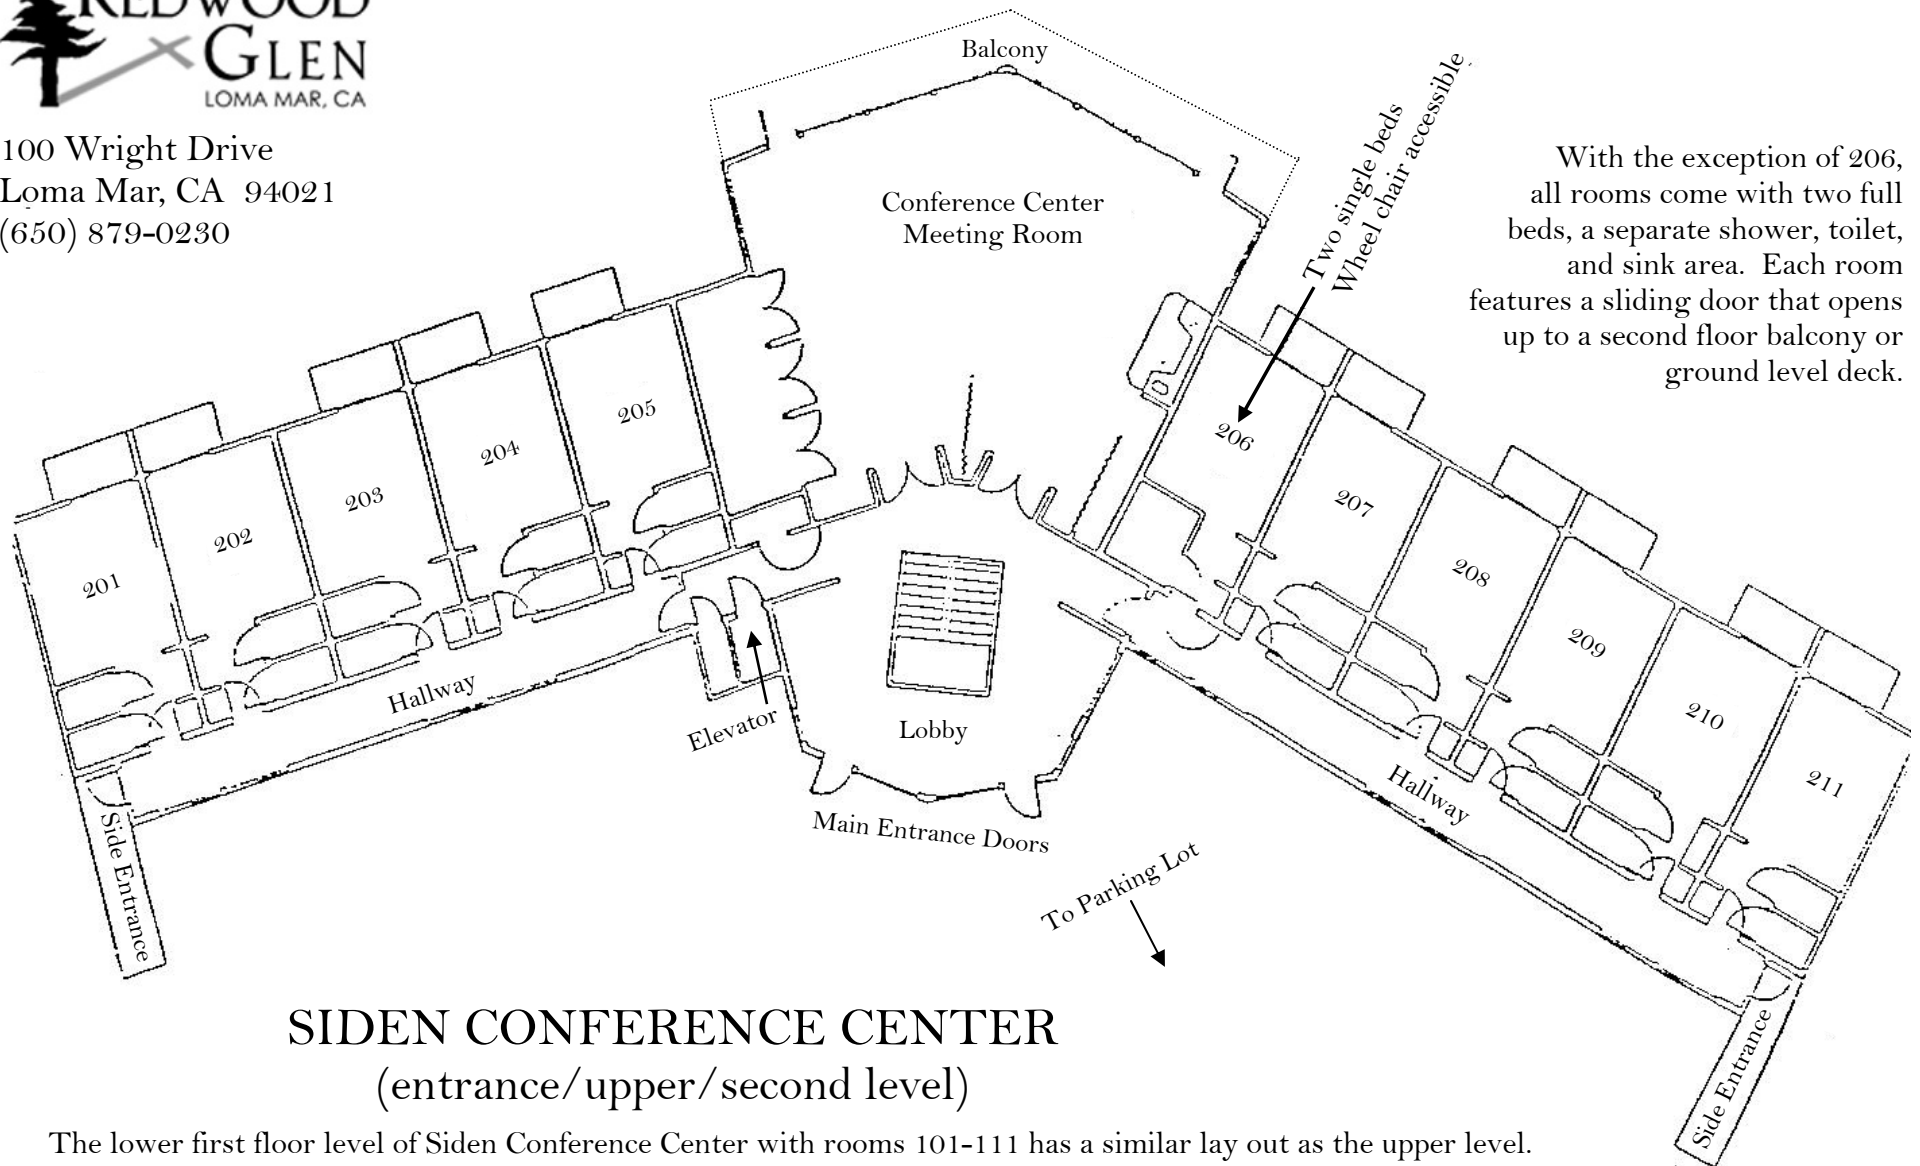

100 Wright Drive
Loma Mar, CA 94021
(650) 879-0230

With the exception of 206, all rooms come with two full beds, a separate shower, toilet, and sink area. Each room features a sliding door that opens up to a second floor balcony or ground level deck.

SIDEN CONFERENCE CENTER (entrance/upper/second level)

The lower first floor level of Siden Conference Center with rooms 101-111 has a similar lay out as the upper level. Downstairs between rooms 105 and 106 is the Siden kitchen and dining room which opens up to a first floor deck. There are public restrooms on the lower level, along with a public phone, ice and drink vending machine. Upstairs in the meeting room, there is a hot water/coffee station, microwave, sink, and small refrigerator.