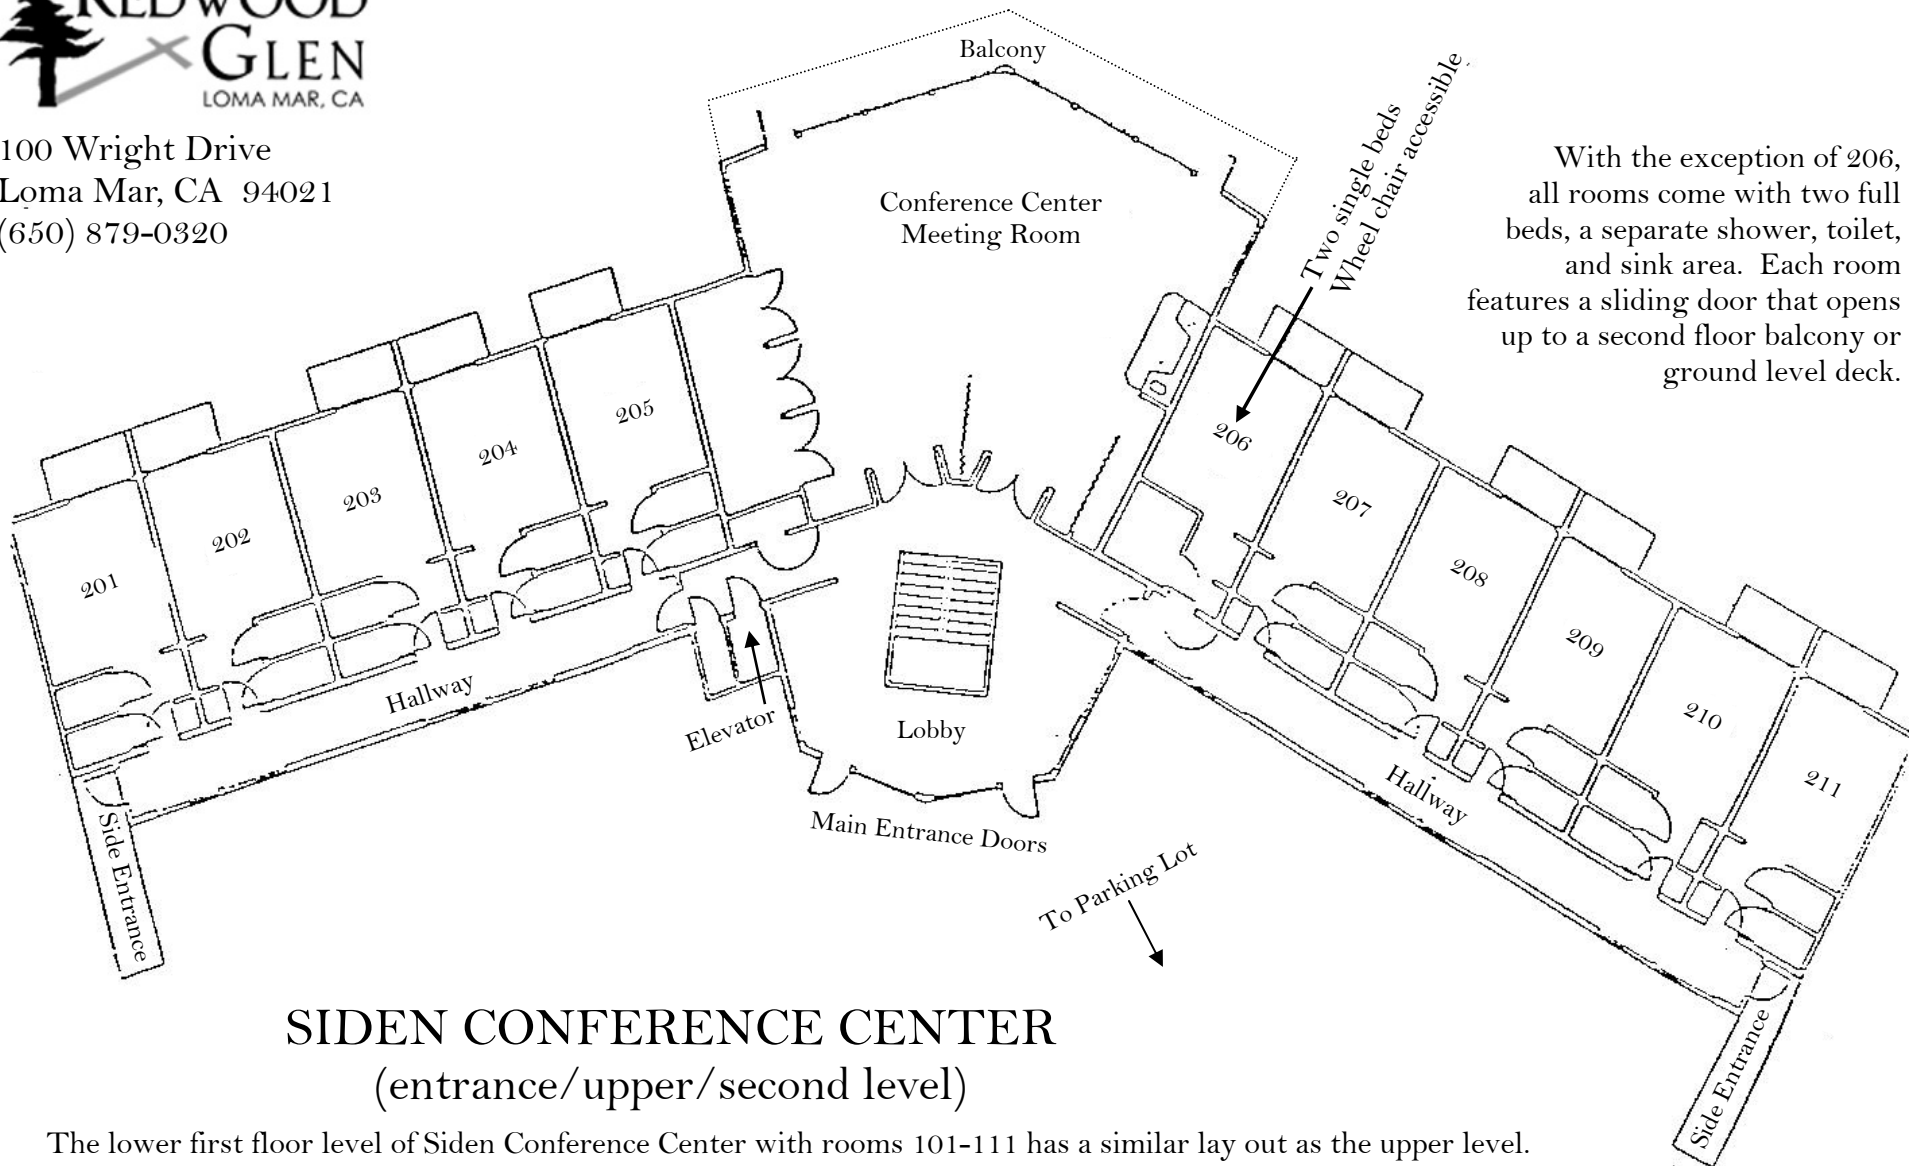

100 Wright Drive
Loma Mar, CA 94021
(650) 879-0320

With the exception of 206, all rooms come with two full beds, a separate shower, toilet, and sink area. Each room features a sliding door that opens up to a second floor balcony or ground level deck.

SIDEN CONFERENCE CENTER (entrance/upper/second level)

The lower first floor level of Siden Conference Center with rooms 101-111 has a similar lay out as the upper level. Downstairs between rooms 105 and 106 is the Siden kitchen and dining room which opens up to a first floor deck. There are public restrooms on the lower level, along with a public phone, ice and drink vending machine. Upstairs in the meeting room, there is a hot water/coffee station, microwave, sink, and small refrigerator.